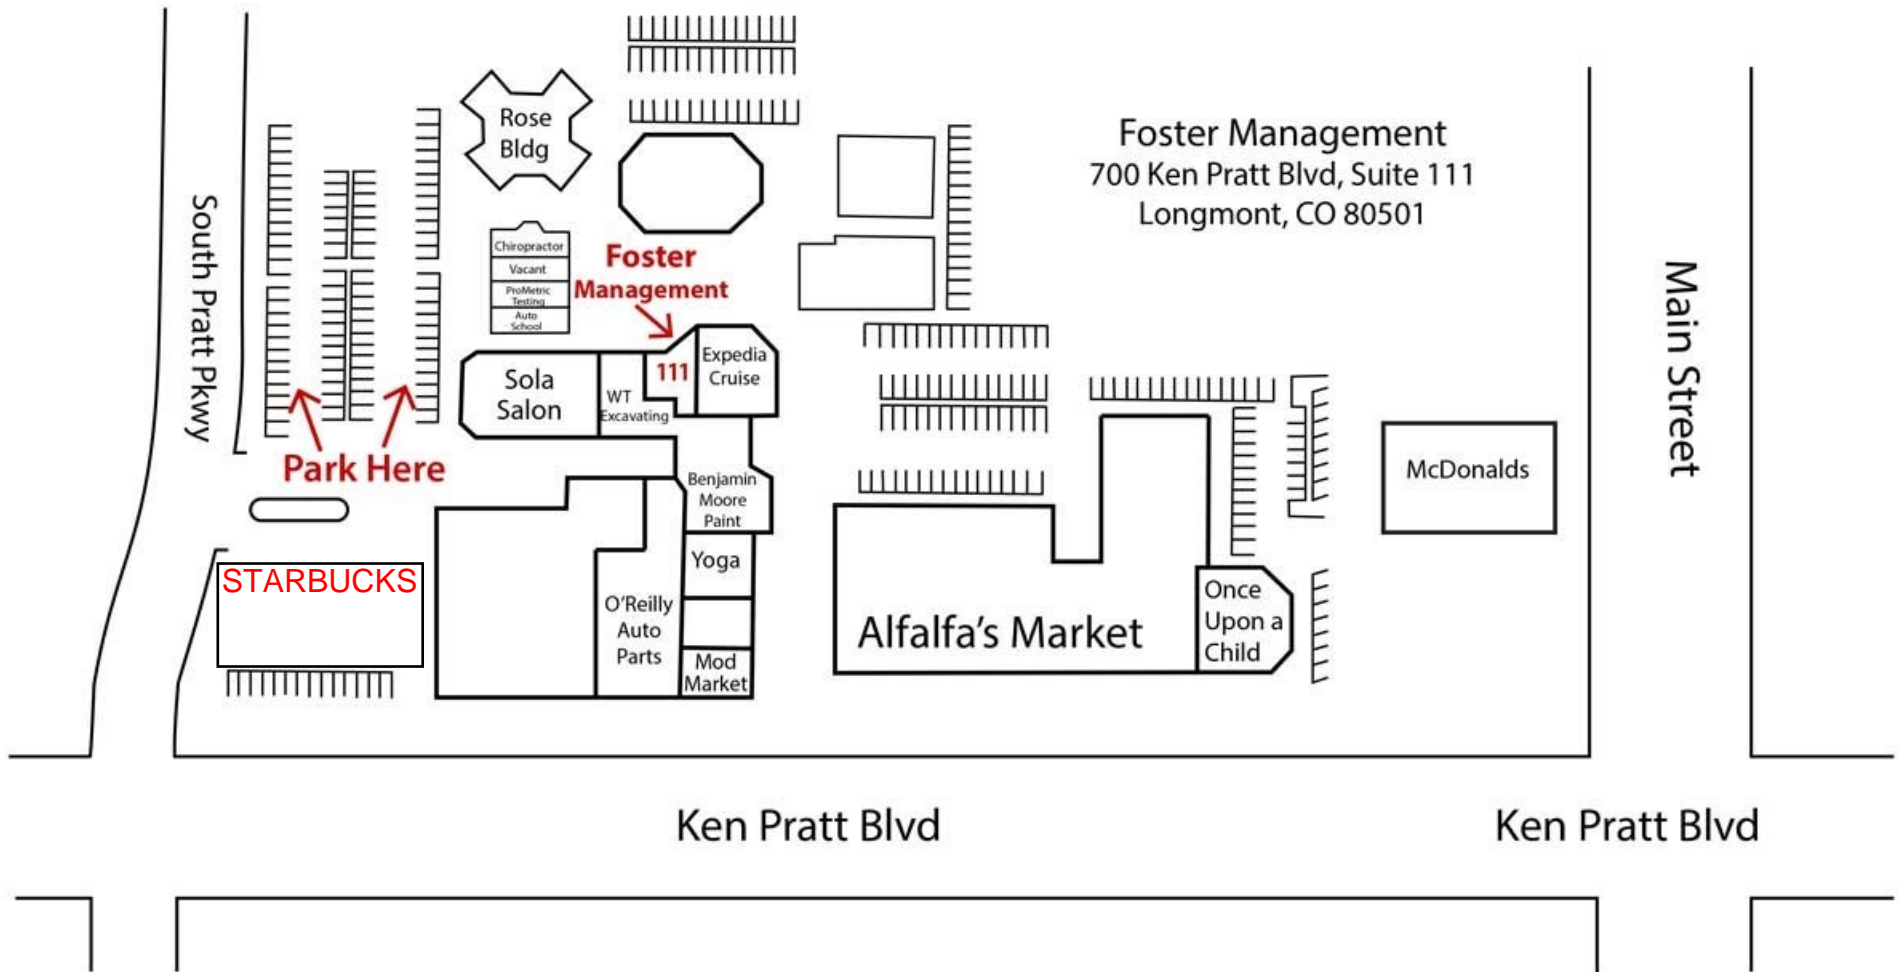

FOSTER MANAGEMENT OFFICE LOCATION MAP

The entire city block has the address of 700 Ken Pratt Blvd., and the suite numbers are not obvious. Parking lots surround the complex. For easiest access, park on the WEST END of the complex. Walk through the breezeway next to Sola Salon, to the internal courtyard. Follow the signage as the Foster Management Office is located on the internal courtyard, and is not readily viewable from the parking lot.